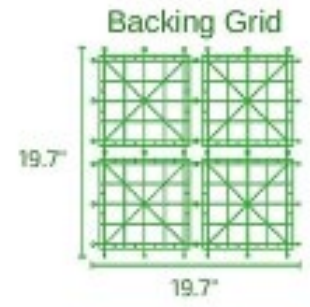

Artificial Hedge Panel

SPECIFICATIONS

Panels per Box:	12
Panel Size:	19.7" x 19.7"
Average Coverage per Box:	33 sq. ft.
Material Composition:	Recyclable High Density Polyethylene (HDPE)
Warranty:*	3 Year
Lifespan:	5 to 8 Year